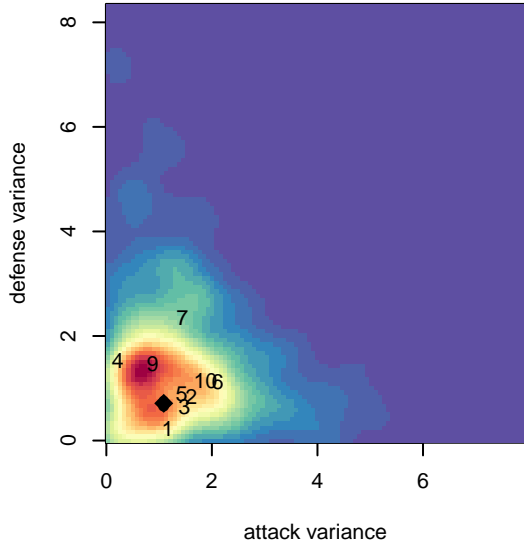

Diablo FC Academy G99

, CAN
 G99 total strength=1861
 attack=25.76 defense=60.74

alt names used:
 DIABLO FC 99G (CAN)
 DIABLO FC 99G NPL ACADEMY (CAN)

Venues played:
 2015 Surf Cup Gold U16
 2015 Surf College Showcase Beacons Showca

Diablo FC Academy G99
 Dots are actual minus expected GF (blue circles) and GA (red triangles).
 Blue line is smoothed change in attack strength. Red is smoothed change in defense strength.

**attack and defense variance (black dot)
relative to other teams
and top 10 in region**

Performance relative to 13 month average

Distribution of opponents
 Red = Lose zone, Blue = Win zone, Green = Even
 Black line separates win/lose zones

lot. A=Neither has attack advantage, B=Opponent has both attack and defense advantage, C=Opponent has both attack and defense disadvantage, D=Both have