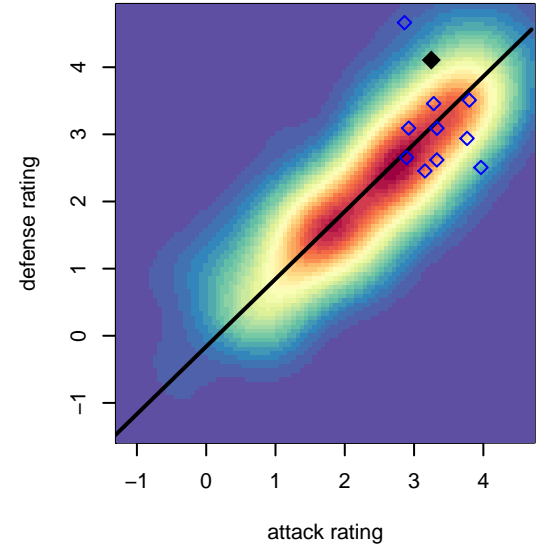

Diablo FC Academy G99

, CAN
 G99 total strength=1861
 attack=25.76 defense=60.74

alt names used:
 DIABLO FC 99G (CAN)
 DIABLO FC 99G NPL ACADEMY (CAN)

Venues played:
 2015 Surf Cup Gold U16
 2015 Surf College Showcase Beacons Showca

Diablo FC Academy G99
 Dots are actual minus expected GF (blue circles) and GA (red triangles).
 Blue line is smoothed change in attack strength. Red is smoothed change in defense strength.

**attack and defense variance (black dot)
relative to other teams
and top 10 in region**

**attack and defense rating
relative to others at age
and all opponents in last 13 months**

**attack and defense rating
relative to others at age
and all opponents in last 13 months**

Performance relative to 13 month average

Performance relative to 13 month average

Distribution of opponents
 Red = Lose zone, Blue = Win zone, Green = Even
 Black line separates win/lose zones

lot. A=Neither has attack advantage, B=Opponent has both attack and defense advantage, C=Opponent has both attack and defense disadvantage, D=Both have