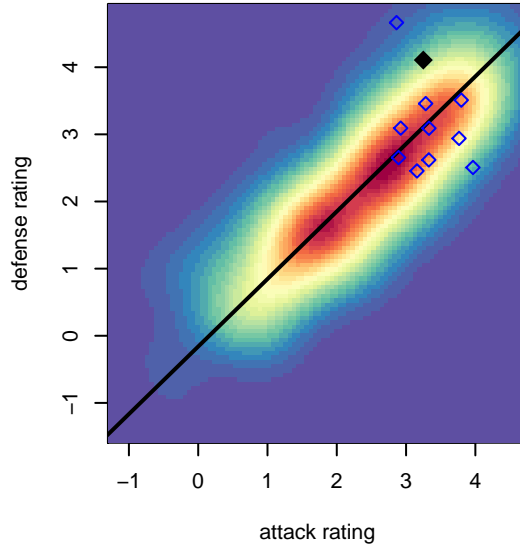

Diablo FC Academy G99

, CAN
 G99 total strength=1861
 attack=25.76 defense=60.74

alt names used:
 DIABLO FC 99G (CAN)
 DIABLO FC 99G NPL ACADEMY (CAN)

Venues played:
 2015 Surf Cup Gold U16
 2015 Surf College Showcase Beacons Showca

Diablo FC Academy G99
 Dots are actual minus expected GF (blue circles) and GA (red triangles).
 Blue line is smoothed change in attack strength. Red is smoothed change in defense strength.

**attack and defense variance (black dot)
relative to other teams
and top 10 in region**

**attack and defense rating
relative to others at age
and all opponents in last 13 months**

**attack and defense rating
relative to others at age
and all opponents in last 13 months**

Performance relative to 13 month average

Performance relative to 13 month average

Distribution of opponents
 Red = Lose zone, Blue = Win zone, Green = Even
 Black line separates win/lose zones

lot. A=Neither has attack advantage, B=Opponent has both attack and defense advantage, C=Opponent has both attack and defense disadvantage, D=Both have