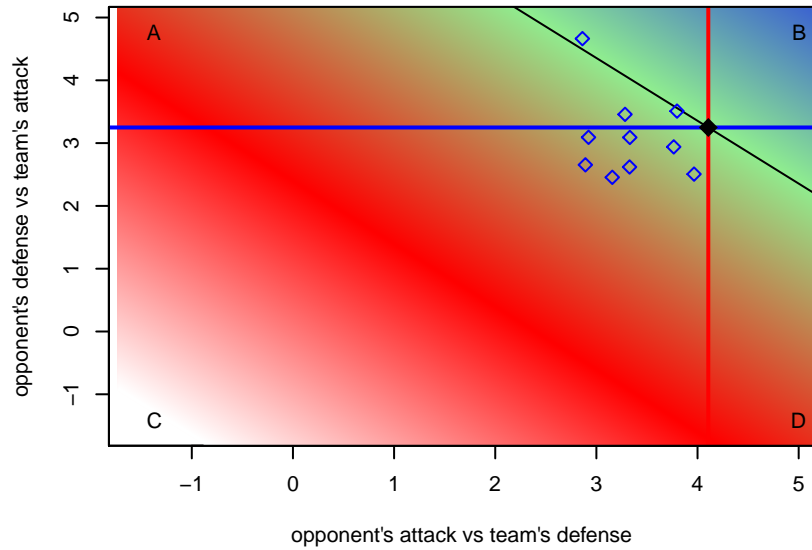

Diablo FC Academy G99
 Dots are actual minus expected GF (blue circles) and GA (red triangles).
 Blue line is smoothed change in attack strength. Red is smoothed change in defense strength.

**attack and defense variance (black dot)
relative to other teams
and top 10 in region**

**attack and defense rating
relative to others at age
and all opponents in last 13 months**

**attack and defense rating
relative to others at age
and all opponents in last 13 months**

Performance relative to 13 month average

Performance relative to 13 month average

Distribution of opponents
 Red = Lose zone, Blue = Win zone, Green = Even
 Black line separates win/lose zones

lot. A=Neither has attack advantage, B=Opponent has both attack and defense advantage, C=Opponent has both attack and defense disadvantage, D=Both have