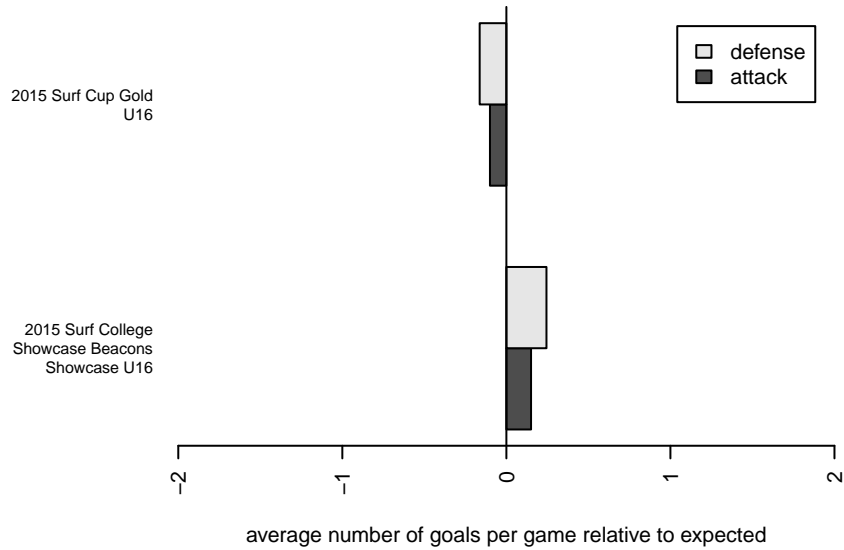

Diablo FC Academy G99

, CAN
 G99 total strength=1861
 attack=25.76 defense=60.74

alt names used:
 DIABLO FC 99G (CAN)
 DIABLO FC 99G NPL ACADEMY (CAN)

Venues played:
 2015 Surf Cup Gold U16
 2015 Surf College Showcase Beacons Showca

Diablo FC Academy G99
 Dots are actual minus expected GF (blue circles) and GA (red triangles).
 Blue line is smoothed change in attack strength. Red is smoothed change in defense strength.

**attack and defense variance (black dot)
relative to other teams
and top 10 in region**

**attack and defense rating
relative to others at age
and all opponents in last 13 months**

**attack and defense rating
relative to others at age
and all opponents in last 13 months**

Performance relative to 13 month average

Performance relative to 13 month average

Distribution of opponents
 Red = Lose zone, Blue = Win zone, Green = Even
 Black line separates win/lose zones

lot. A=Neither has attack advantage, B=Opponent has both attack and defense advantage, C=Opponent has both attack and defense disadvantage, D=Both have